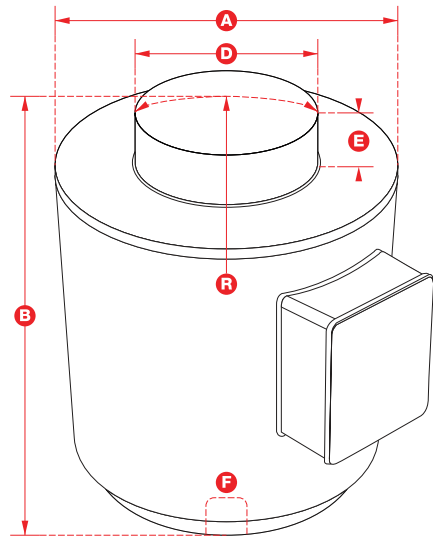

DIMENSIONS (SEE TABLE BELOW)

Non-indicating version of the Loadblock plus.
 Supplied with 10 metres of cable as standard, other lengths are available on request.
 Requires connection to our Handheld plus.

Part Number	NI5TC	NI10TC	NI25TC	NI50TC	NI100TC	NI150TC	NI300TC
Capacity	5t	10t	25t	50t	100t	150t	300t
Resolution	0.001t	0.005t	0.01t	0.02t	0.1t	0.1t	0.2t
Weight	3.2kg	3.2kg	3.2kg	6.2kg	15.5kg	15.5kg	35
Safety Factor	3:1						
Protection	IP68						
Operating Temp	-40 to 65c						
Accuracy	± 0.3%						
Dimension A	76	76	76	102	152	152	185
Dimension B	83	83	83	127	184	184	300
Dimension D	32	32	32	59	80	80	155
Dimension E	10	10	10	13	26	26	27.5
Dimension F	M12 x 1.75	M12 x 1.75	M12 x 1.75	M20 x 2.5	M20 x 2.5	M20 x 2.5	n/a
Dimension G	152	152	152	152	432	432	432